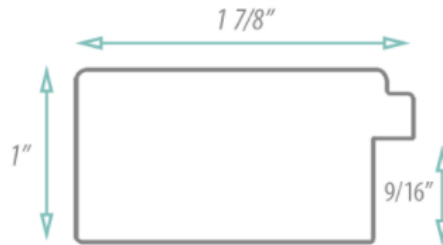

SPECIFICATION SHEET

FRAMED MIRROR
MODEL#: FM 79672-15X40

FRAMED MIRRORS COLLECTION

FEATURES:

- ONE 15X40" HIGH RESOLUTION SILVER PLATE GLASS MIRROR SIZE W/ DECORATIVE FRAME.
- "WALL HUGGER" HANGER FOR MOUNTING INCLUDED.
- STANDARD MOUNTING STYLE IS VERTICAL. FOR HORIZONTAL, PLEASE SPECIFY WHEN ORDERING.
- PACKED IN FOUR WALL (FOLDED DOUBLE WALL) CORRUGATION.
- STYLE: MODERN
- COLOR: BLACK
- FINISH: MATTE

MIRROR FINISHES:

- FLAT POLISHED EDGE
- BEVELED EDGE

OVERALL SIZE DIMENSION: 19" WIDE X 44" HIGH X 1" DEEP